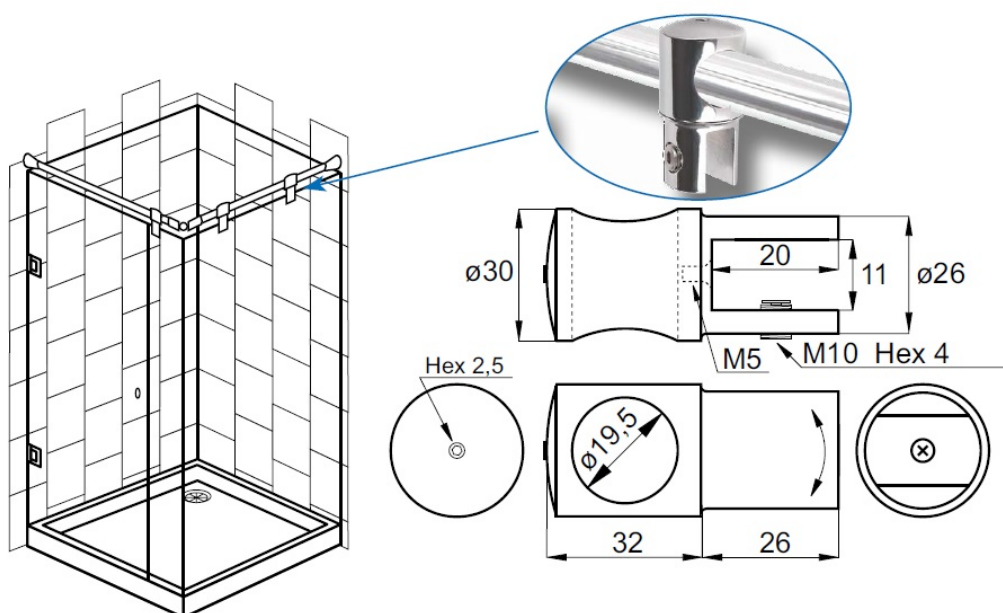

PRODUCT SHEET

Description:

Bar To Glass Centre Bracket, F/ø19mm Tube, CPL, 8-10mm Glass, W/Open Bar Hole

Item number:

15.26.103-0

Units	Box	Carton	HS Code	Barcode
Pcs.	1	50	8302419000	
				5704866505024

SISO A/S